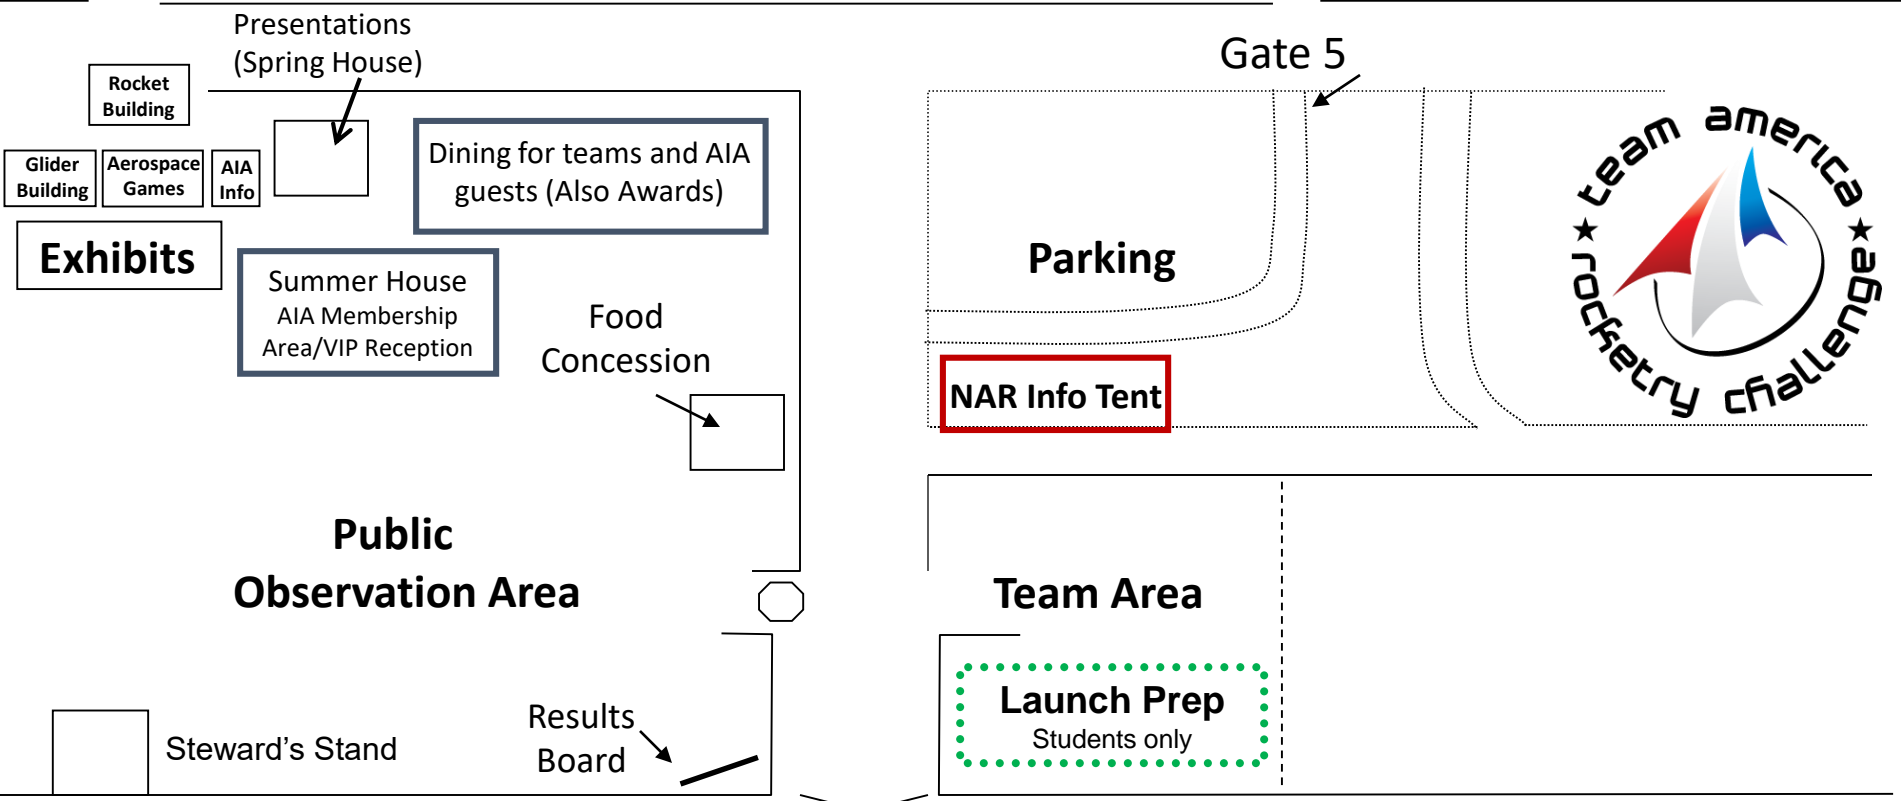

Team America Rocketry Challenge

National Finals Fly-off
 Great Meadow
 5089 Old Tavern Road
 The Plains, Virginia 20198
 Saturday, May 13, 2017

SCHEDULE OF EVENTS

8:00 AM - 8:15 AM	Opening Ceremonies
8:15 AM - 12:30 PM	First Round Team Launches
9:00 AM - 4:00 PM	Exhibit Area Open
10:00 AM - 3:00 PM	Team Rocket-Building Competition (Exhibit Area) - sponsored by Lockheed Martin
10:00 AM - 3:00 PM	Balsa Plane-Building Competition (Exhibit Area) - sponsored by Thales USA
10:30 AM - 2:00 PM	Team Presentation Competition (Spring House)
12:45 PM	1 st NAR High Power Rocket Demonstration – sponsored by Raytheon
1:15 PM	Announcement of Top 42 Teams for the Final Fly-off
2:30 PM - 4:00 PM	Top 42 Teams Second Round of Launches
4:15 PM - 4:45 PM	2 nd NAR High Power Rocket Demonstration – sponsored by Raytheon
5:00 PM - 6:00 PM	Award Ceremony (Dinner tent)

GENERAL INFORMATION

- The event is open to the public and there is no charge for admission.
- The attire for the day is casual.
- The 1st round of student rocket launches begins at 8:15 am and continues every hour until 12:30 pm. The top 42 teams will re-launch at 2:30 pm to determine the winners.
- Weather permitting, there will be two demonstrations of large, high-powered rockets by the National Association of Rocketry, sponsored by Raytheon.
- Food vendors will be available starting at 10:30 am. You are also welcome to bring your own picnic lunch. However, no cooking devices or glass bottles are allowed.
- Great Meadow is a large, open field so no seating is provided. Please bring your own lawn chairs or blankets to enjoy the view of the launches.

DIRECTIONS & PARKING

The launch site is located at Great Meadow Outdoor Events Center in The Plains, VA, approximately 40 miles west of Washington, D.C. From D.C., take I-66 West to Exit 31. Turn left off the exit ramp onto Highway 245, and follow the signs about 2 miles to Great Meadow, which will be on your left. Enter Gate 5 to park.